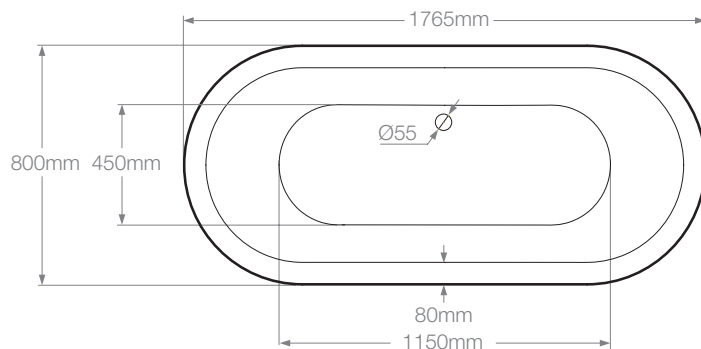

Woburn 1765

L 1765 x W 800 x H 560 mm

Royce Morgan

General Specification

Litres to overflow: 195 litres

Weight: 41kg

Weight (with water): 236kg

Tap Holes: No tap holes, suitable for freestanding or wall mounted taps

Lifetime Guarantee

Recommended Waste:

W4 - Concealed Chain Waste

W5 - Concealed Pop-up Waste

Please Note: This is a two piece handcrafted bath, there may be a visible line on close inspection.

Please Note: We strongly recommend that you use a suitably qualified installer. We cannot accept responsibility for incorrect installation.
RM2011 - N.B Dimensions may vary due to the handmade construction of the baths.