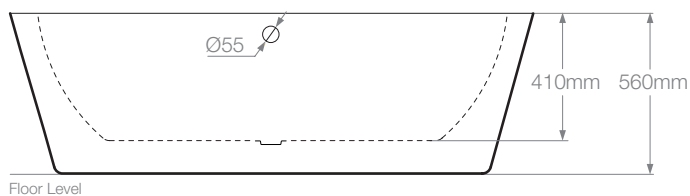

Woburn 1765

L 1765 x W 800 x H 560 mm

Royce Morgan

General Specification

Litres to overflow: 195 litres

Weight: 41kg

Weight (with water): 236kg

Tap Holes: No tap holes, suitable for freestanding or wall mounted taps

Lifetime Guarantee

Recommended Waste:

W4 - Concealed Chain Waste

W5 - Concealed Pop-up Waste

Please Note: This is a two piece handcrafted bath, there may be a visible line on close inspection.

Please Note: We strongly recommend that you use a suitably qualified installer. We cannot accept responsibility for incorrect installation.
RM2011 - N.B Dimensions may vary due to the handmade construction of the baths.