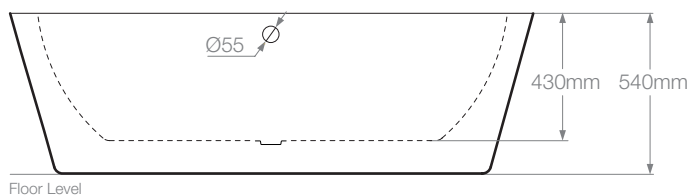

# Woburn 1675

L 1675 x W 780 x H 560 mm

*Royce Morgan*

## General Specification

Litres to overflow: 190 litres

Weight: 39kg

Weight (with water): 229kg

Tap Holes: No tap holes, suitable for freestanding or wall mounted taps

Lifetime Guarantee

## Recommended Waste:

W4 - Concealed Chain Waste

W5 - Concealed Pop-up Waste

**Please Note:** This is a two piece handcrafted bath, there may be a visible line on close inspection.

**Please Note:** We strongly recommend that you use a suitably qualified installer. We cannot accept responsibility for incorrect installation.  
RM2011 - N.B Dimensions may vary due to the handmade construction of the baths.