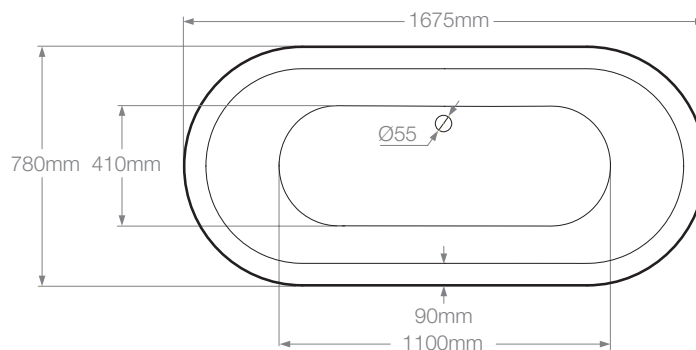

# Woburn 1675

L 1675 x W 780 x H 560 mm

*Royce Morgan*

## General Specification

Litres to overflow: 190 litres

Weight: 39kg

Weight (with water): 229kg

Tap Holes: No tap holes, suitable for freestanding or wall mounted taps

Lifetime Guarantee

## Recommended Waste:

W4 - Concealed Chain Waste

W5 - Concealed Pop-up Waste

**Please Note:** This is a two piece handcrafted bath, there may be a visible line on close inspection.

**Please Note:** We strongly recommend that you use a suitably qualified installer. We cannot accept responsibility for incorrect installation.  
RM2011 - N.B Dimensions may vary due to the handmade construction of the baths.