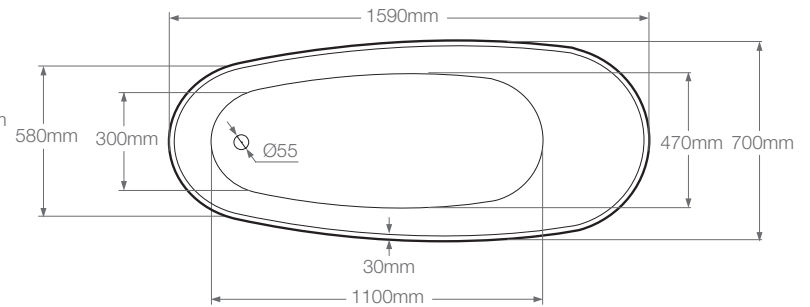

Sunstone

L1590 x W700 x H780 mm

Royce Morgan
BLACK

General Specification

Litres to overflow: 216 litres

Weight: 34kg

Weight (with water): 250kg

Tap Holes: No tap holes, suitable for freestanding or wall mounted taps

Lifetime Guarantee (*Terms & Conditions apply*)

Recommended Waste

Pre-fitted Integrated Push Button Waste

Accessories

W11: Over Edge Chrome Pipe Shrouds

W14: Over Edge Chrome Pipe Shrouds
(with Handle for Bath Shower Mixer)

W15: 40mm Flexible Waste Pipe