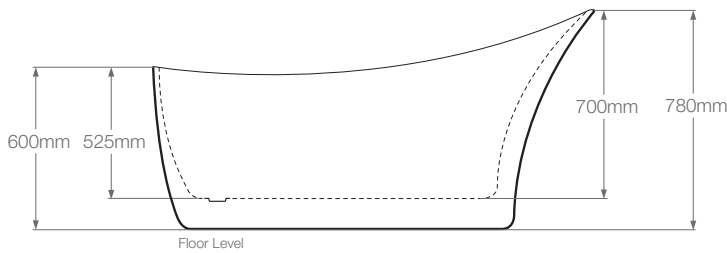

Sunstone

L1590 x W700 x H780 mm

Royce Morgan
BLACK

General Specification

Litres to overflow: 216 litres

Weight: 34kg

Weight (with water): 250kg

Tap Holes: No tap holes, suitable for freestanding or wall mounted taps

W15: 40mm Flexible Waste Pipe