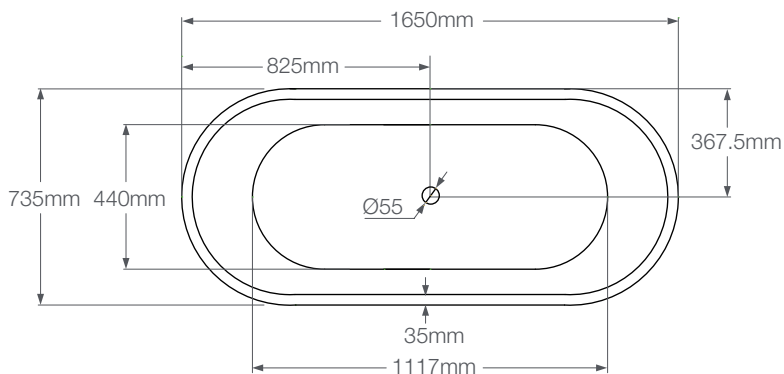

Sapphire

L1650 x W735 x H610 mm

Royce Morgan
BLACK

General Specification

Litres to overflow: 180 litres

Weight: 48kg

Weight (with water): 228kg

Tap Holes: No tap holes, suitable for freestanding or wall mounted taps

Recommended Waste: Push Button Un-slotted Waste - RMW08

Lifetime Guarantee