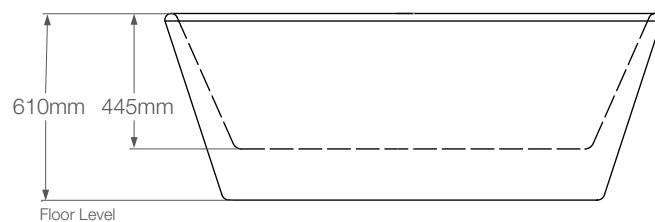

Sapphire

L1650 x W735 x H610 mm

Royce Morgan
BLACK

General Specification

Litres to overflow: 180 litres

Weight: 48kg

Weight (with water): 228kg

Tap Holes: No tap holes, suitable for freestanding or wall mounted taps