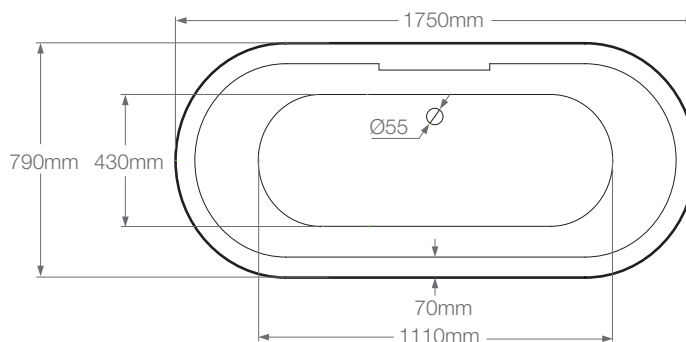

Osaka

L 1750 x W 790 x H 590 mm

Royce Morgan

Light Oak

Dark Oak

General Specification

Base Dimensions: L1070 x W620 x H235mm

Litres to overflow: 190 litres

Weight: 41kg

Weight (with water): 231kg

Base Options: Light Oak | Dark Oak (Wenge)

Tap Holes: Can be drilled on request

Lifetime Guarantee (*Terms & Conditions apply*)

Recommended Waste

W1: Exposed Chain Waste