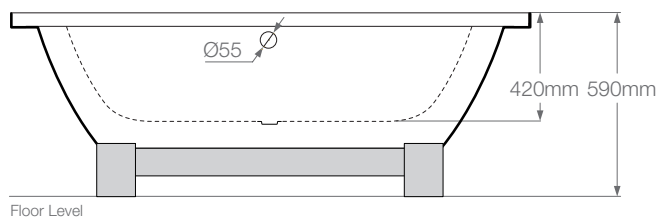

Osaka

L 1750 x W 790 x H 590 mm

Royce Morgan

Light Oak

Dark Oak

General Specification

Base Dimensions: L1070 x W620 x H235mm

Litres to overflow: 190 litres

Weight: 41kg

Weight (with water): 231kg

Base Options: Light Oak | Dark Oak (Wenge)

Tap Holes: Can be drilled on request

Lifetime Guarantee (*Terms & Conditions apply*)

Recommended Waste

W1: Exposed Chain Waste