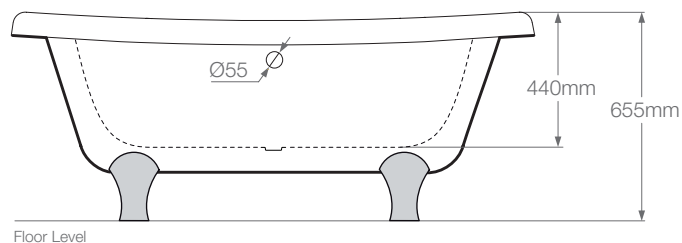

Notre

L 1650 x W 695 x H 655 mm

Royce Morgan

FX

FY

FZ

General Specification

Litres to overflow: 193 litres

Weight: 36kg

Weight (with water): 229kg

Feet: FX | FY | FZ

Tap Holes: No tap holes, suitable for freestanding or wall mounted taps

Lifetime Guarantee (*Terms & Conditions apply*)

Recommended Waste

W4: Concealed Chain Waste