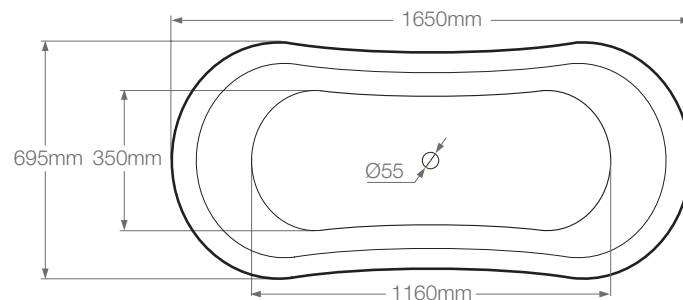

Notre

L 1650 x W 695 x H 655 mm

Royce Morgan

FX

FY

FZ

General Specification

Litres to overflow: 193 litres

Weight: 36kg

Weight (with water): 229kg

Feet: FX | FY | FZ

Tap Holes: No tap holes, suitable for freestanding or wall mounted taps

Lifetime Guarantee (*Terms & Conditions apply*)

Recommended Waste

W4: Concealed Chain Waste