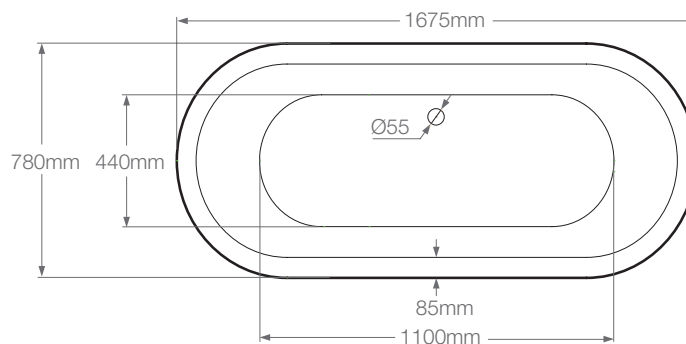

# Akita

L 1675 x W 780 x H 605 mm

Royce Morgan

Light Oak

Dark Oak

Floor Level

## General Specification

Base Dimensions: L565 x W140 x H215mm

Litres to overflow: 180 litres

Weight: 37kg

Weight (with water): 217kg

Base Options: Light Oak | Dark Oak (Wenge)

Tap Holes: Can be drilled on request