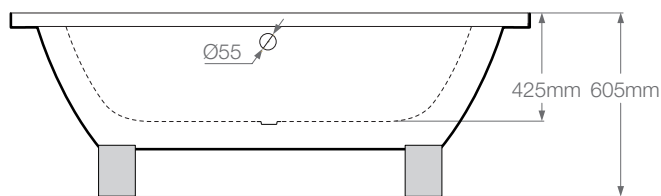

# Akita

L 1675 x W 780 x H 605 mm

Royce Morgan

Light Oak

Dark Oak

Floor Level

## General Specification

Base Dimensions: L565 x W140 x H215mm

Litres to overflow: 180 litres

Weight: 37kg

Weight (with water): 217kg

Base Options: Light Oak | Dark Oak (Wenge)

Tap Holes: Can be drilled on request